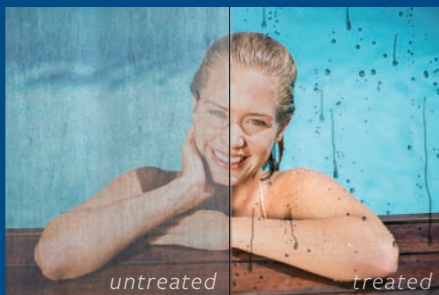

One single application lasts more than 10 years* on new glass or 5+ years on pre-installed surfaces. The coating can provide a reduction in both the frequency and time spent cleaning. For new projects, many of the largest glass fabricators around the globe already partner with EnduroShield, making the coating easy to specify as a pre-treated order during construction. For existing operational locations, the coating can be applied by our certified applicators. With the maintenance cost savings generated, the coating pays for itself in a short period of time.

glass